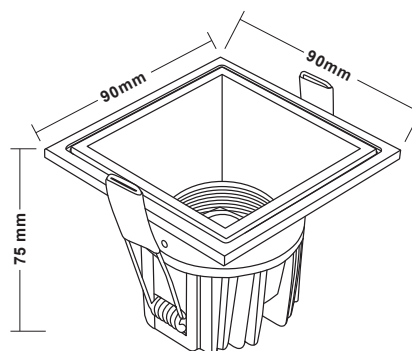

TECHNICAL DATA

TYPE

Professional LED for Interior Lighting.

DIMENSION DRAW

Model:	Fancy Simple
Format:	Square
Location:	Interior
Wattage:	10W
Materials:	Aluminum
Led Color:	3000K / 4000K / 6500K
Product Dimension:	Φ90*90*73
Cut-Out size:	Φ75*75
IP Code:	65
Fixation:	Recessed
CRI :	80
Lumen Output:	1.000LM
Frequency:	50/60 Hz
Beam Angle:	15/24/38°

INDOOR